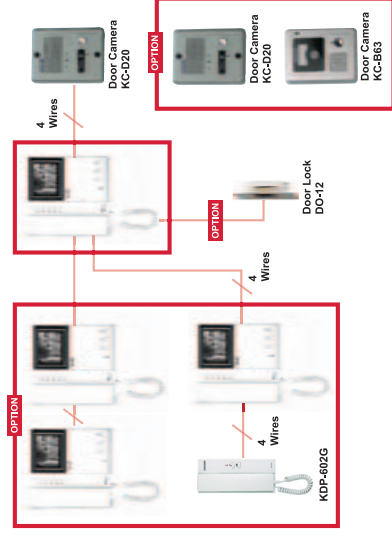

### Options

KIVD-202 AND KIVD-102

KCV - D350

KVM-514GS

#### Features include:

- 3.5" TFT LCD colour handsfree VDP
- Compact size & convenient design
- Audio and video conversation with visitor
- Door open function
- Door release from camera (KC-D32, metal pinhole camera)
- Up to 2 monitors and 1 camera connection
- KCV-D350: DC type