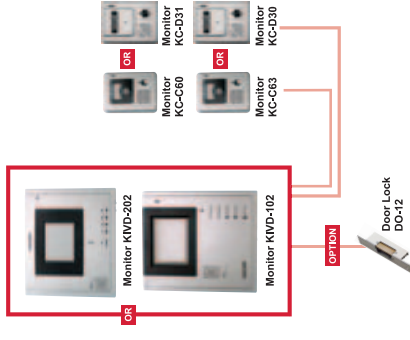

KOCOM®

Kocom Video and Interphone Doorphones

Options

KIVD-202 AND KIVD-102

KCV - D350