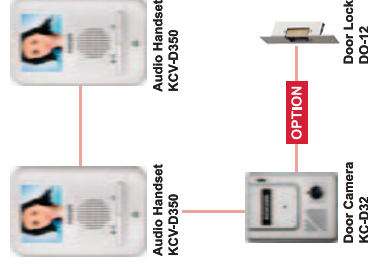

Do you know who is at your front door? With Kocom Hands-Free Video and Interphone Doorphones you will. The Kocom range of hands-free doorphones offer style and simplicity, without compromising on security and features. If you want to look outside at any time, simply press the camera button on the monitor.

KOCOM®

When your visitor presses the call button on the door station, the call signal rings on the video doorphone unit. The image of your visitor will then appear on the monitor screen. To speak to them either pick up the handset or press the talk button. To let your visitor in simply press the door release button. Once communication with your visitor is complete, the monitor switches itself off after replacement of the handset, or after 3 minutes.

Kocom Hands Free Video Doorphones

KIV-D202 - Colour

Features include:

- 4" TFT LCD Colour Handsfree VDP
- Up to 5 indoor units (4 monitor and 1 audio handset, KIP-603)
- 2 front door cameras connection
- Internal call and conversation function between extended indoor units in house
- Audio and video conversation with visitor
- Door open function
- Monitoring function from front door camera
- KIV-D202: DC type

KIV-D102 - Black & White

Features include:

- 4" CRT B&W Handsfree VDP
- Up to 5 indoor units (4 monitor and 1 audio handset, KIP-603) and two front door cameras connection
- Internal call and conversation function between extended indoor units in a house
- Audio and video conversation with visitor
- Door open function
- Monitoring function from front door camera
- KIV-D102: DC type

KOCOM®

Kocom Video and Interphone Doorphones

Options

KIVD-202 AND KIVD-102

KCV - D350

KVM-514GS

KCV-D350

Features include: